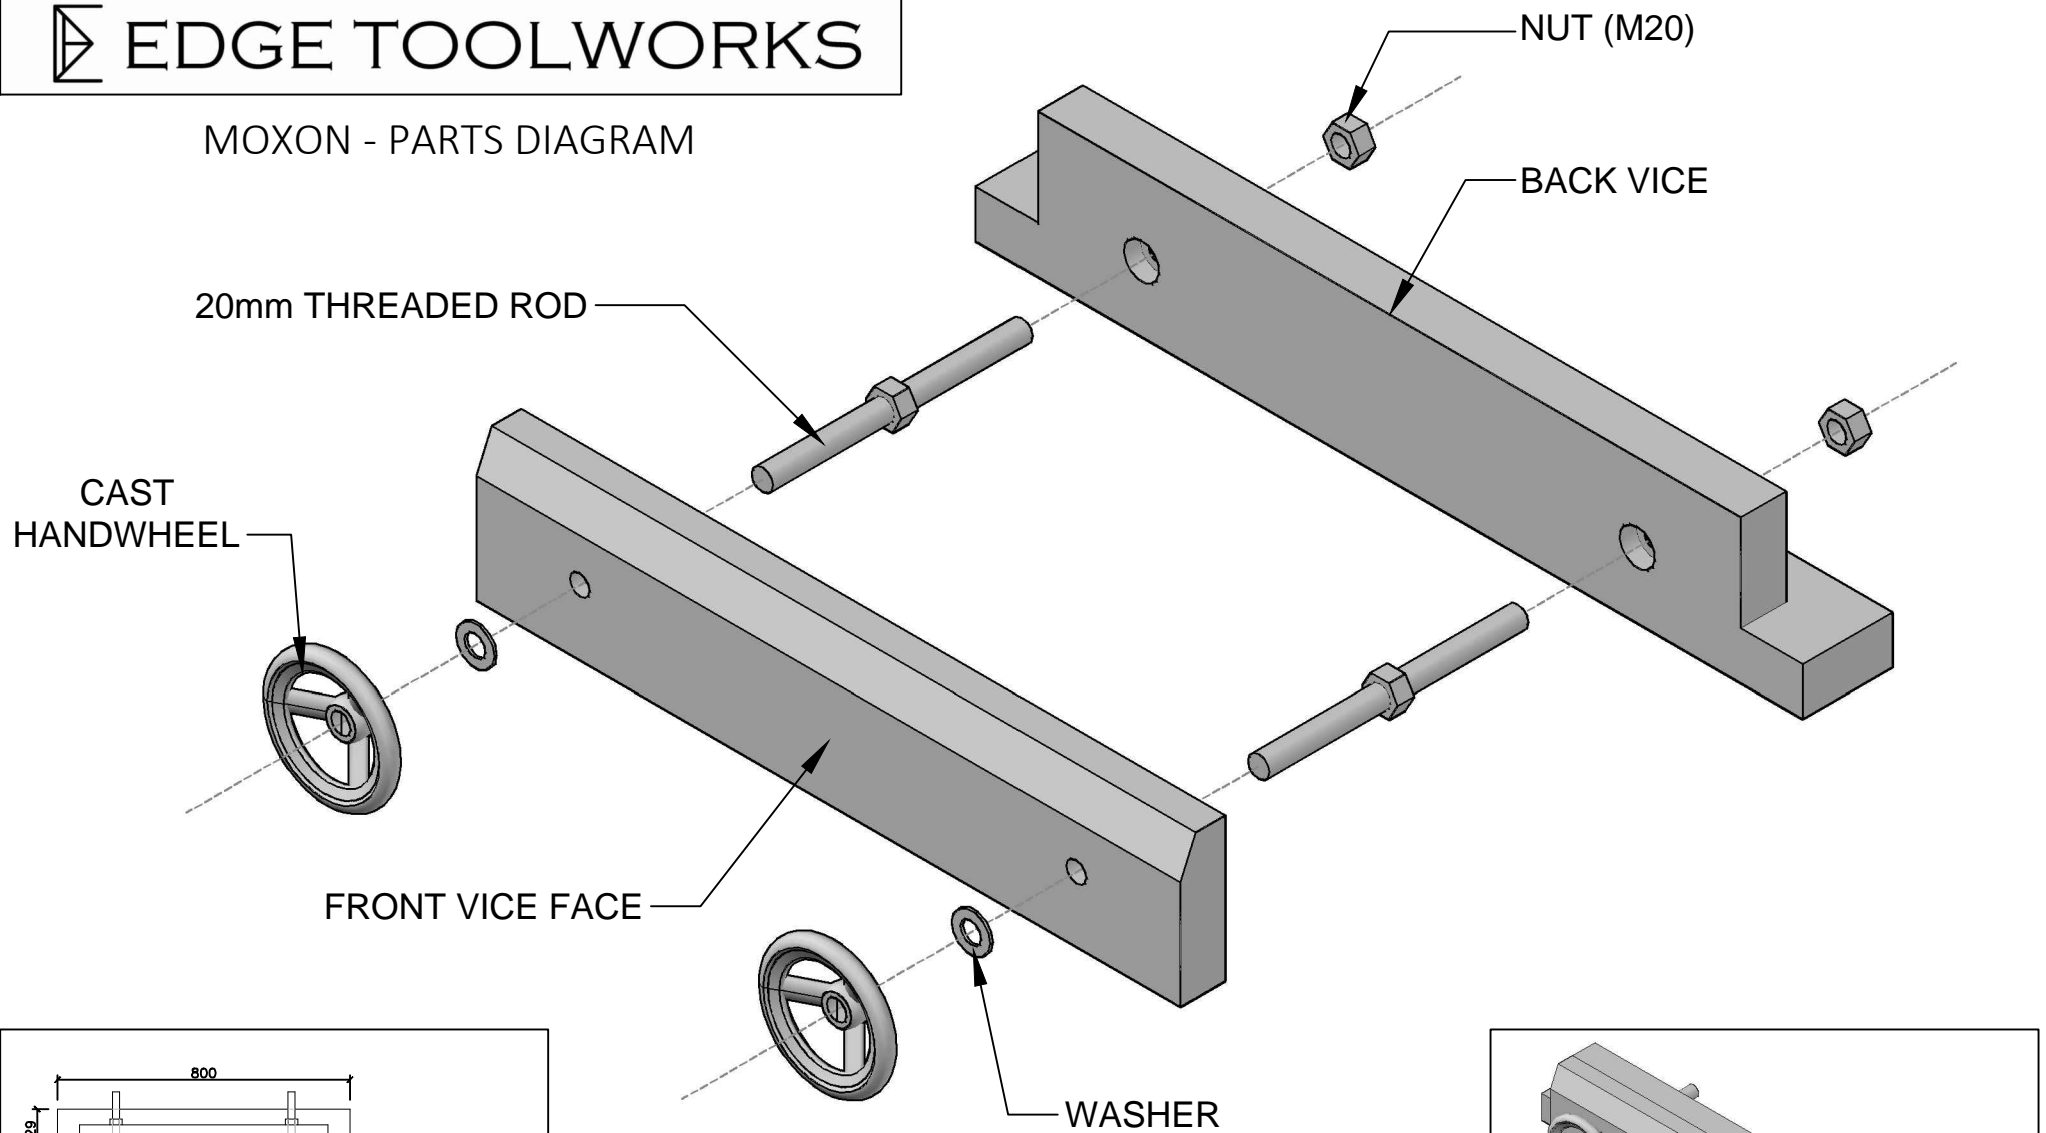

EDGE TOOLWORKS

MOXON - PARTS DIAGRAM

Edge Toolworks, Cotswold Dene, Witney OX29 7PL
Tel: 01865 883443
www.instagram.com/edgetoolworks/