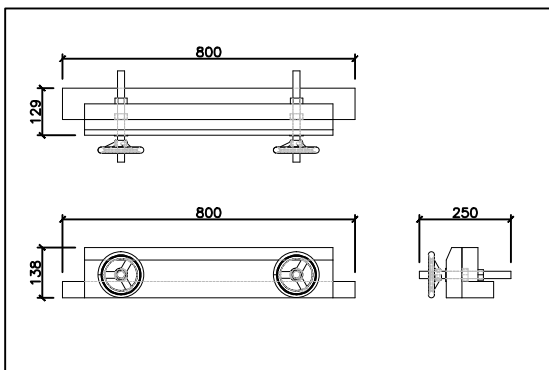

EDGE TOOLWORKS

MOXON - PARTS DIAGRAM

Edge Toolworks, Cotswold Dene, Witney OX29 7PL
Tel: 01865 883443
www.instagram.com/edgetoolworks/